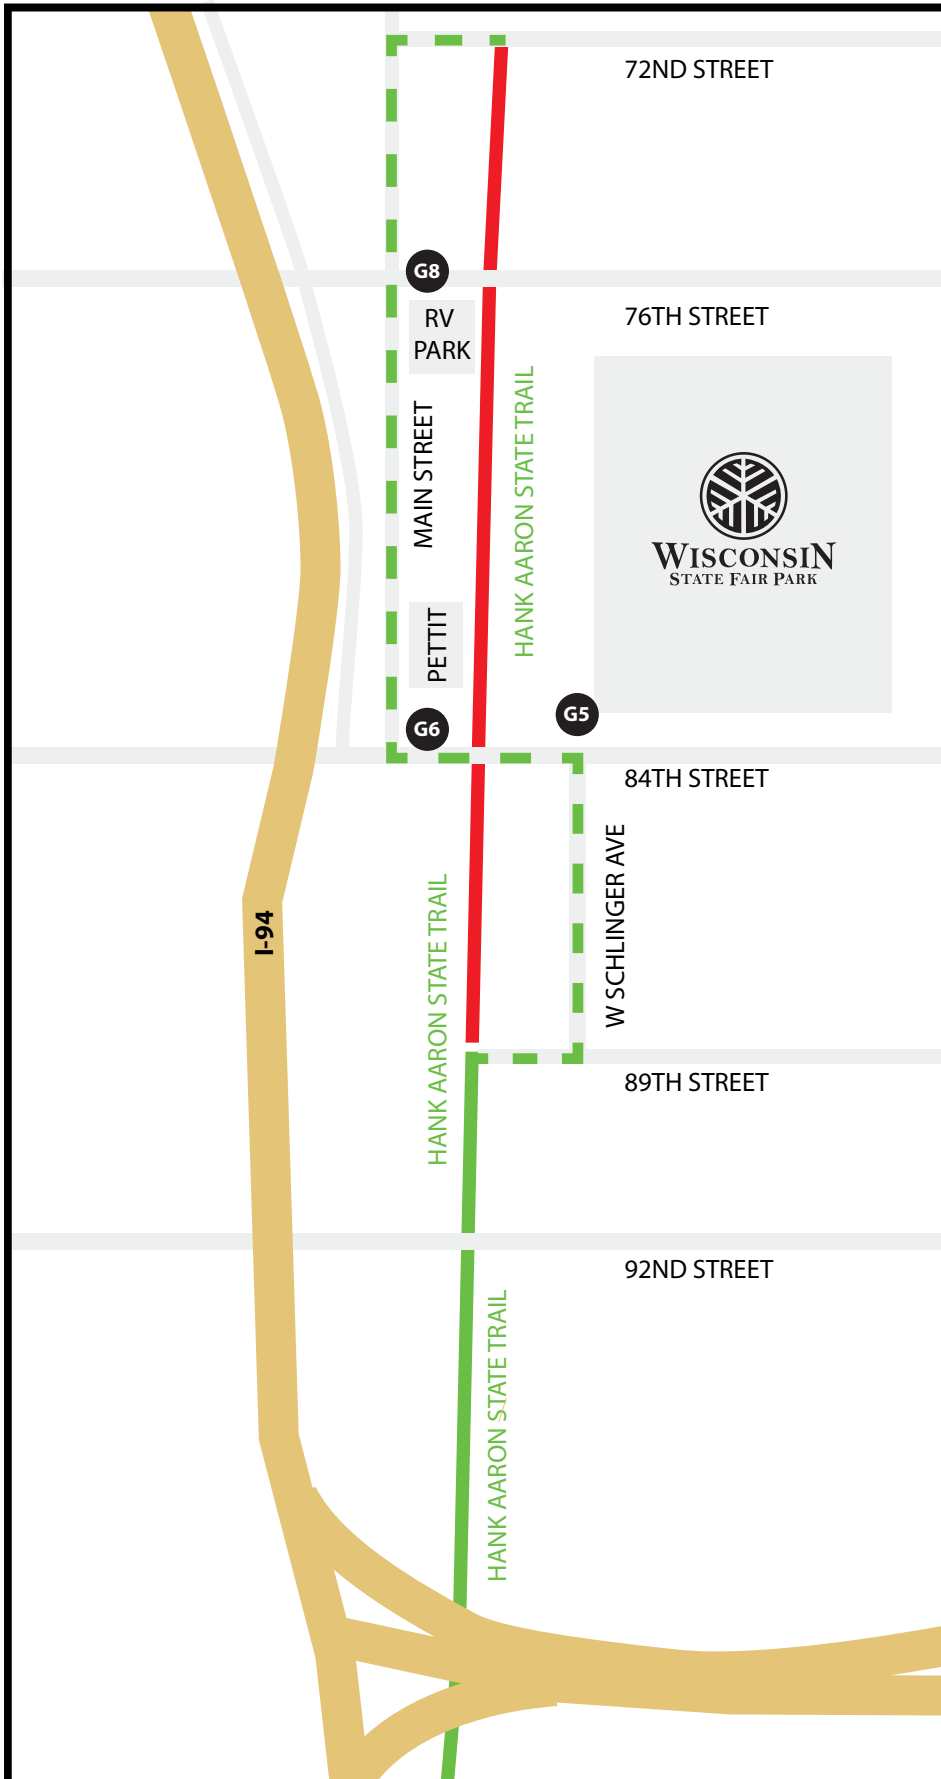

HANK AARON STATE TRAIL DETOUR

WESTBOUND TRAIL TRAFFIC:

- Exit the HAST to the north / right at 72nd St.
- Continue north to Main St.
- Turn left on Main St. to 76th St.
- Cross to State Fair Park at Gate 8 by the RV Park
- Continue west on Main St. through the Fair Park to 84th St.
- Turn left onto the sidewalk past Pettit Center (please walk bikes) to crosswalk by Gate 5 entrance to cross 84th St. onto Schlinger Ave
- Continue west on Schlinger Ave to 89th St. and then turn right to reach HAST access point

EASTBOUND TRAIL TRAFFIC:

- Exit the HAST to south / right at 89th St.
- Continue south on 89th St. to Schlinger Ave
- Turn left onto Schlinger Ave and continue to 84th St.
- Cross 84th St. to State Fair Park by Gate 5 Entrance
- Turn left on sidewalk to Gate 6 / Pettit Center (please walk bikes)
- Turn right on Main St. through State Fair Park to 76 St.
- Continue east on Main St. to 72nd St.
- Turn right on 72nd St. to the next available HAST access point