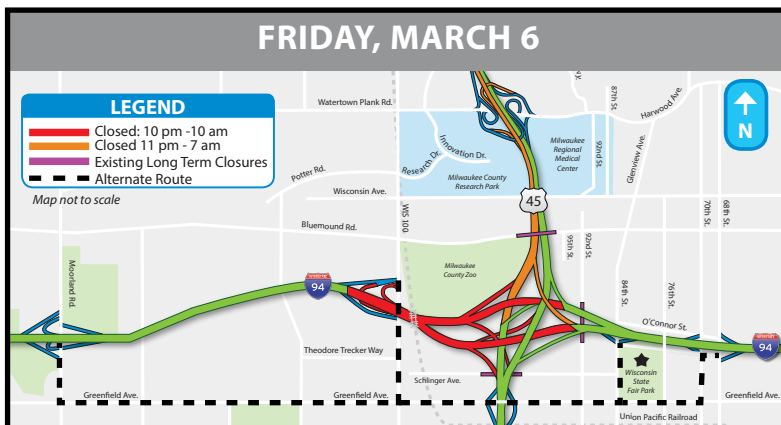

DIRECTIONS

SPORTS SHOW - MARCH 4-8

As part of the Zoo Interchange project extended closures will take place the night of Friday, March 6 through the morning of Monday, March 9. During these closures please consider utilizing the following routes.

FROM THE NORTH

- I-43 South to I-94 West. Exit at 68th Street and continue west to 70th Street. Left (south) on 70th Street to Greenfield Avenue. Right (west) on Greenfield Avenue to Gate # 1 on the right.
- US 45 South to I-894 East (southbound). South on I-894 to Greenfield Avenue exit. Left (east) on Greenfield Avenue to Gate # 1 on the left.

FROM THE SOUTH

- I-894 West (northbound) to Greenfield Avenue exit. Right (east) on Greenfield Avenue to Gate # 1 on the left.

FROM THE WEST

- I-94 East to WIS 100 exit. Right (south) on to WIS 100 to Greenfield Avenue. Left (east) on Greenfield Avenue to Gate #1 on the left.
- I-94 East to Moorland Road exit. Right (south) on Moorland Road to Greenfield Avenue. Left (east) on Greenfield Avenue to Gate #1 on the left.

FROM THE EAST

- I-94 West to 68th Street. Exit at 68th Street and continue west to 70th Street. Left (south) on 70th to Greenfield Avenue. Right (west) on Greenfield Avenue to Gate # 1 on the right.

FRIDAY, MARCH 6