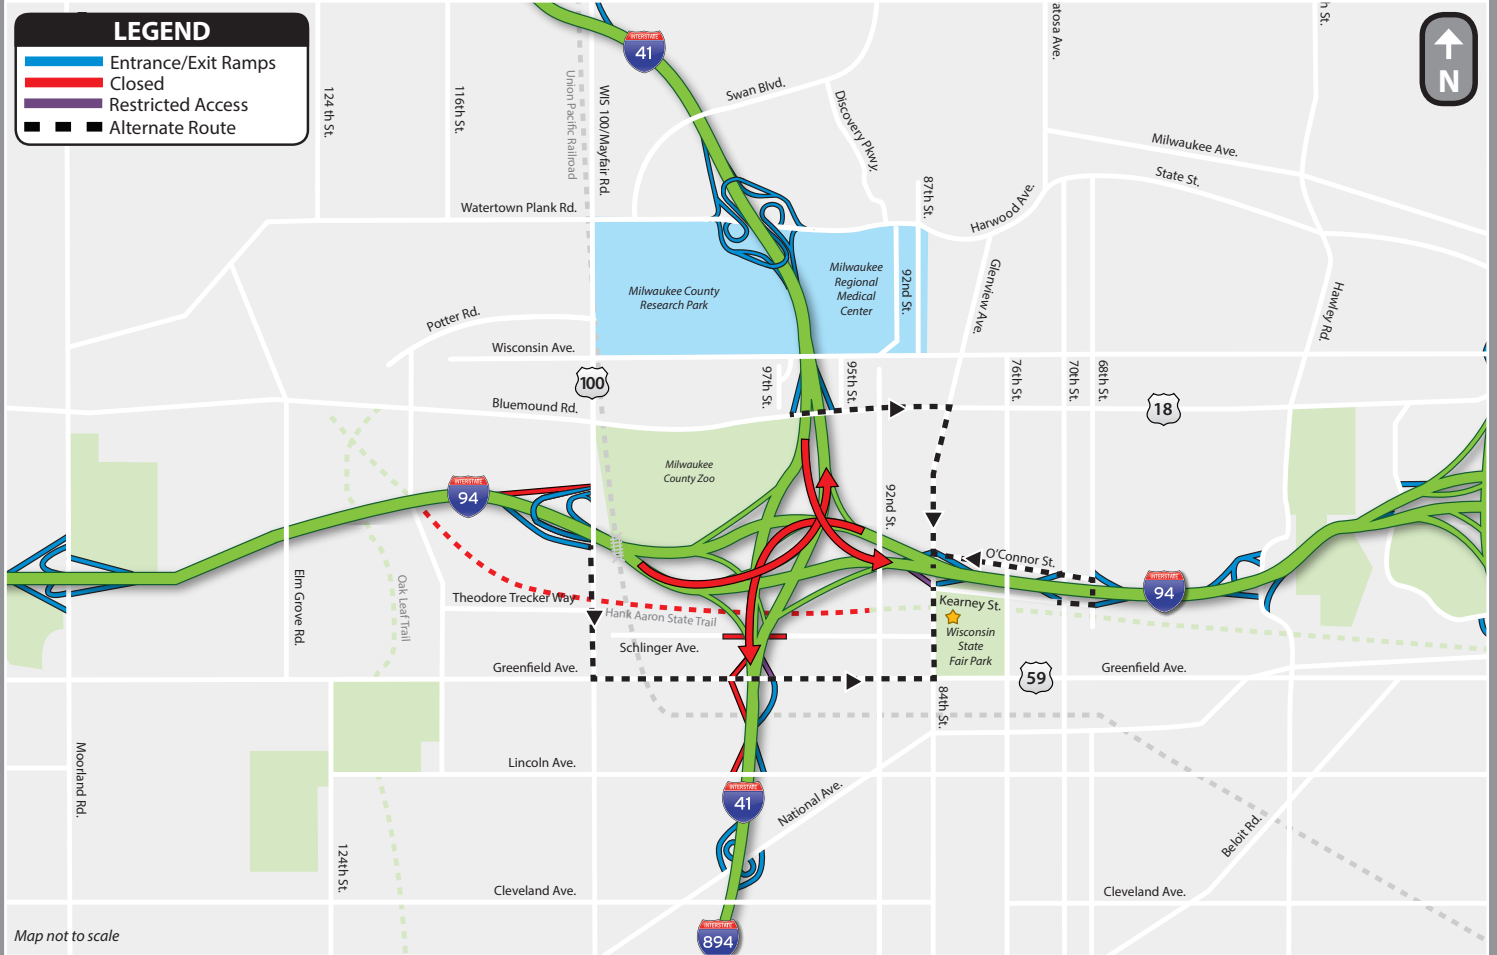

TO STATE FAIR PARK

Alternate Routes - February 2017

FROM THE NORTH:

- I-41 South to Bluemound Road exit. Left (east) on Bluemound Road to 84th Street. Right (south) on 84th Street to State Fair Park on the left.

FROM THE SOUTH:

- I-41/894 North to I-94 East. East on I-94 to 84th Street exit. Right (south) on 84th Street to State Fair Park on the left.
- I-41/894 North to Greenfield Avenue exit. Right (east) on Greenfield Avenue to 84th Street. Left (north) on 84th Street to State Fair Park on the right.

FROM THE EAST:

- I-94 West to 84th Street exit. Left (south) on 84th Street to State Fair Park on the left.

FROM THE WEST:

- I-94 East to WIS 100 exit. Right (south) on WIS 100 to Greenfield Avenue. Left (east) on Greenfield Avenue to 84th Street. Left (north) on 84th Street to State Fair Park on the right.
- I-94 East to 70th Street exit. Left (north) on 70th Street to O'Connor Street. Left (west) on O'Connor Street to 84th Street. Left (south) on 84th Street to State Fair Park on the left.

TO THE EAST:

- North on 84th Street to I-94 East entrance on the right.

TO THE WEST:

- North on 84th Street to I-94 West entrance on the left.