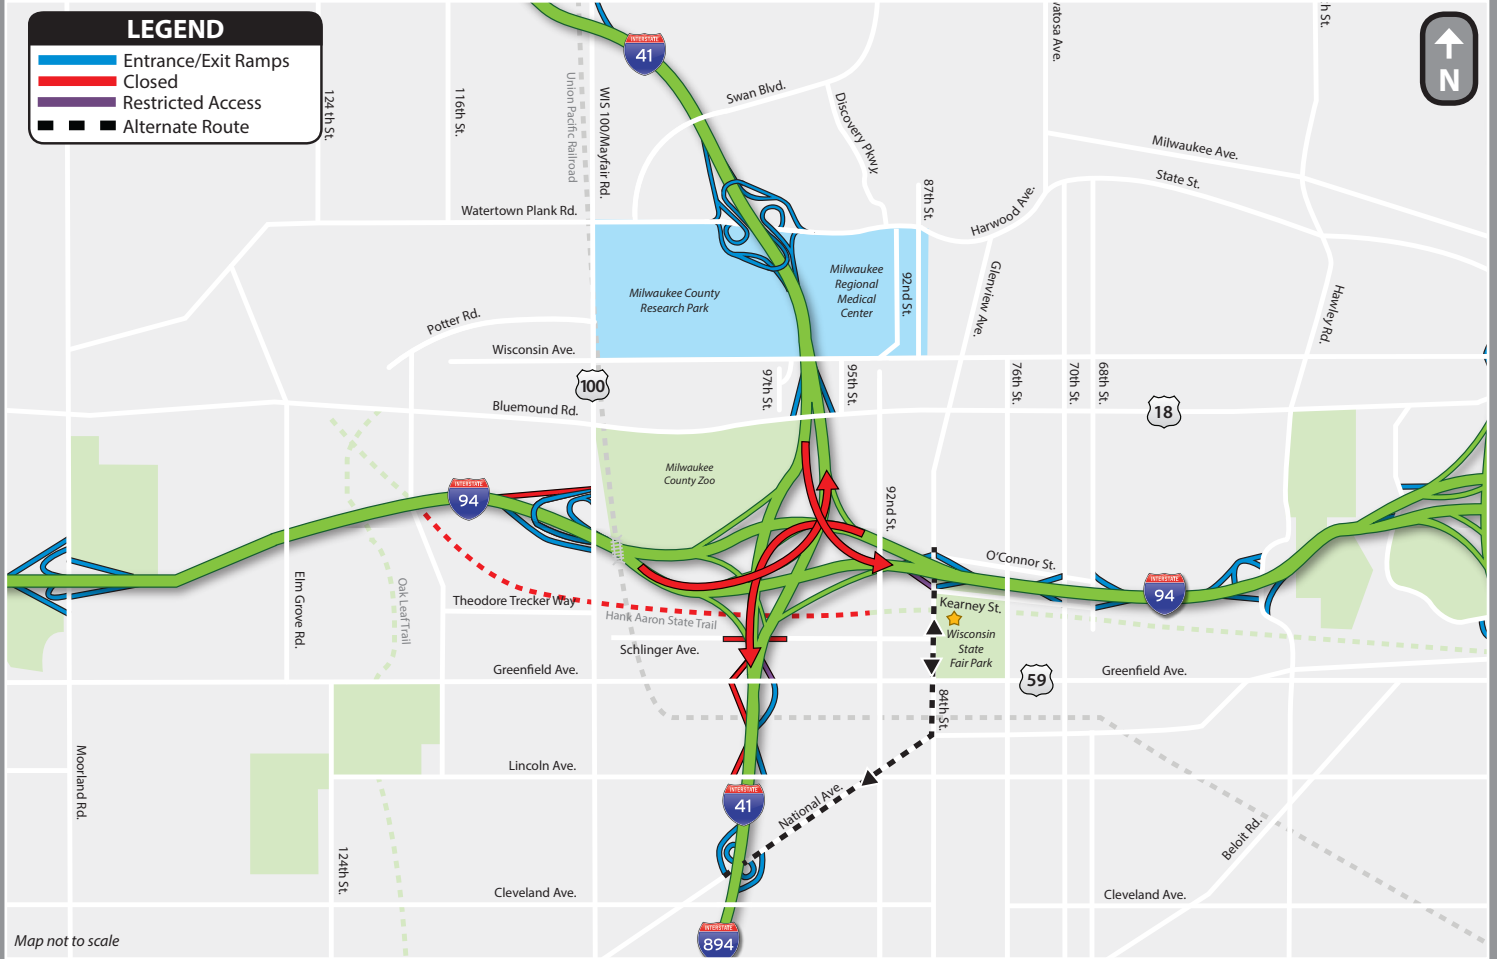

FROM THE SOUTH:

- I-41/894 North to I-94 East. East on I-94 to 84th Street exit. Right (south) on 84th Street to State Fair Park on the left.
- I-41/894 North to Greenfield Avenue exit. Right (east) on Greenfield Avenue to 84th Street. Left (north) on 84th Street to State Fair Park on the right.

FROM THE EAST:

- I-94 West to 84th Street exit. Left (south) on 84th Street to State Fair Park on the left.

FROM THE WEST:

- I-94 East to WIS 100 exit. Right (south) on WIS 100 to Greenfield Avenue. Left (east) on Greenfield Avenue to 84th Street. Left (north) on 84th Street to State Fair Park on the right.
- I-94 East to 70th Street exit. Left (north) on 70th Street to O'Connor Street. Left (west) on O'Connor Street to 84th Street. Left (south) on 84th Street to State Fair Park on the left.

FROM
STATE FAIR PARK
 Alternate Routes - February 2017

TO THE NORTH:

- North on 84th Street to I-94 West entrance on the left. West on I-94 to I-41 North.

TO THE SOUTH:

- South on 84th Street to National Avenue. Right (west) on National Avenue to I-41/894 South entrance on the right.

TO THE EAST:

- North on 84th Street to I-94 East entrance on the right.

TO THE WEST:

- North on 84th Street to I-94 West entrance on the left.